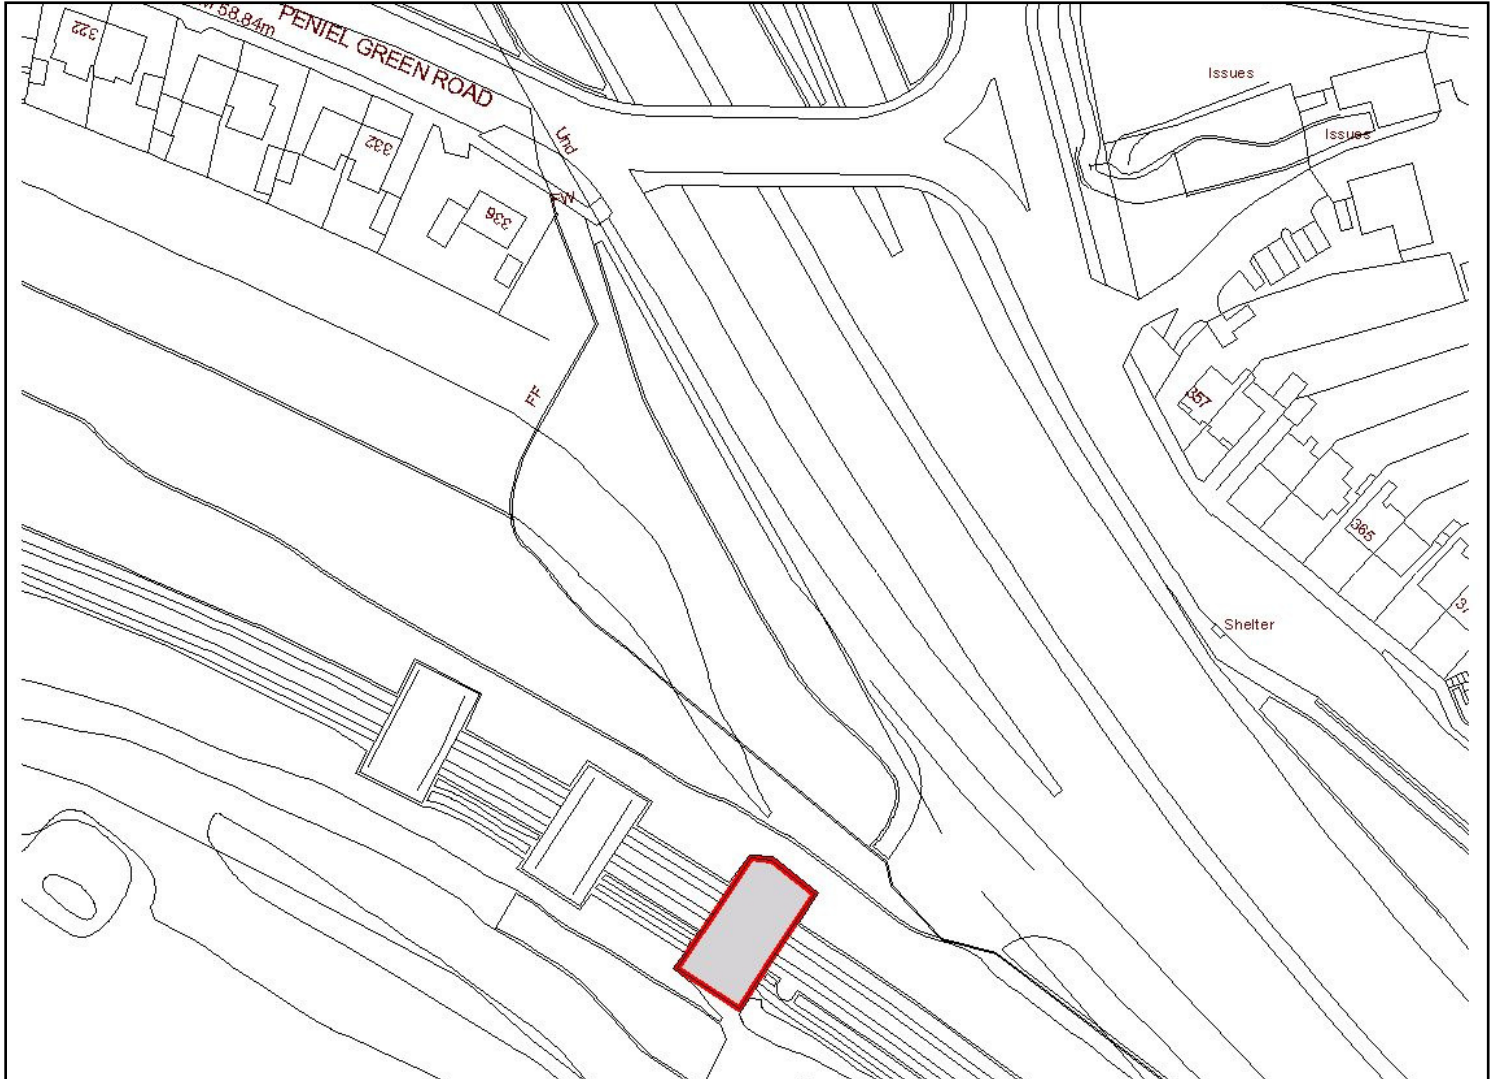

**LB:509 – FOURTH ARCH OVER SOUTH WALES RAILWAY
CADW REF. NO. 82385**