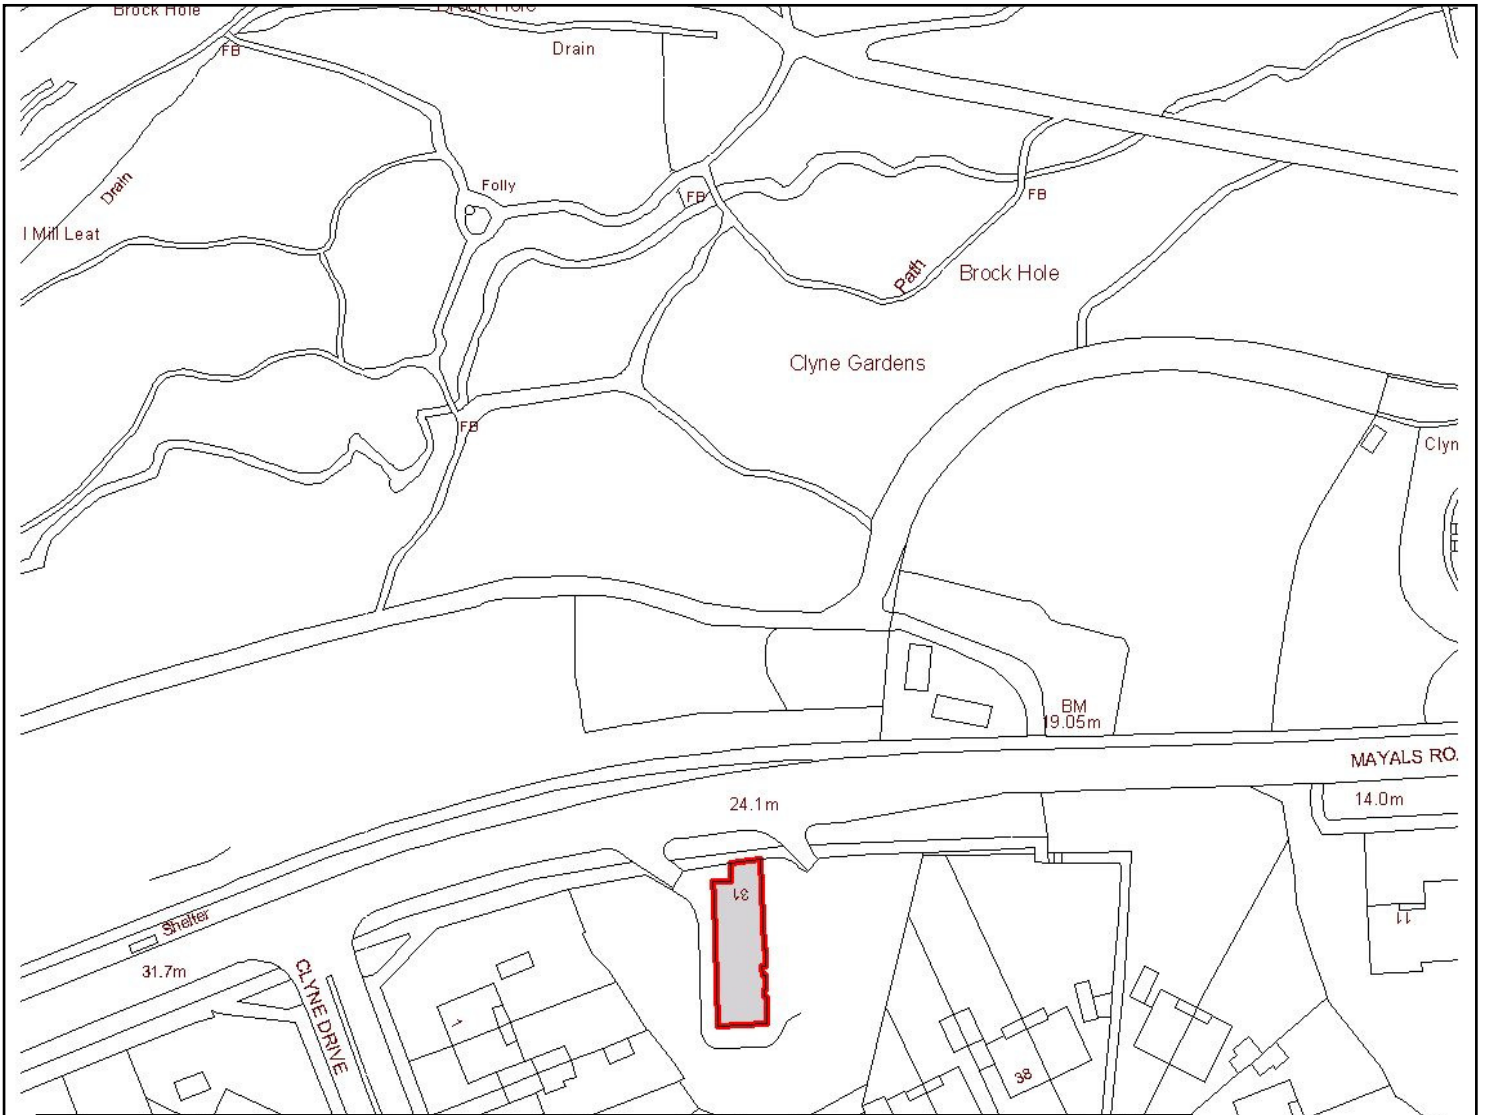

**LB:462 – “BRYNAU”, 31 MAYALS ROAD
CADW REF. NO. 24441**