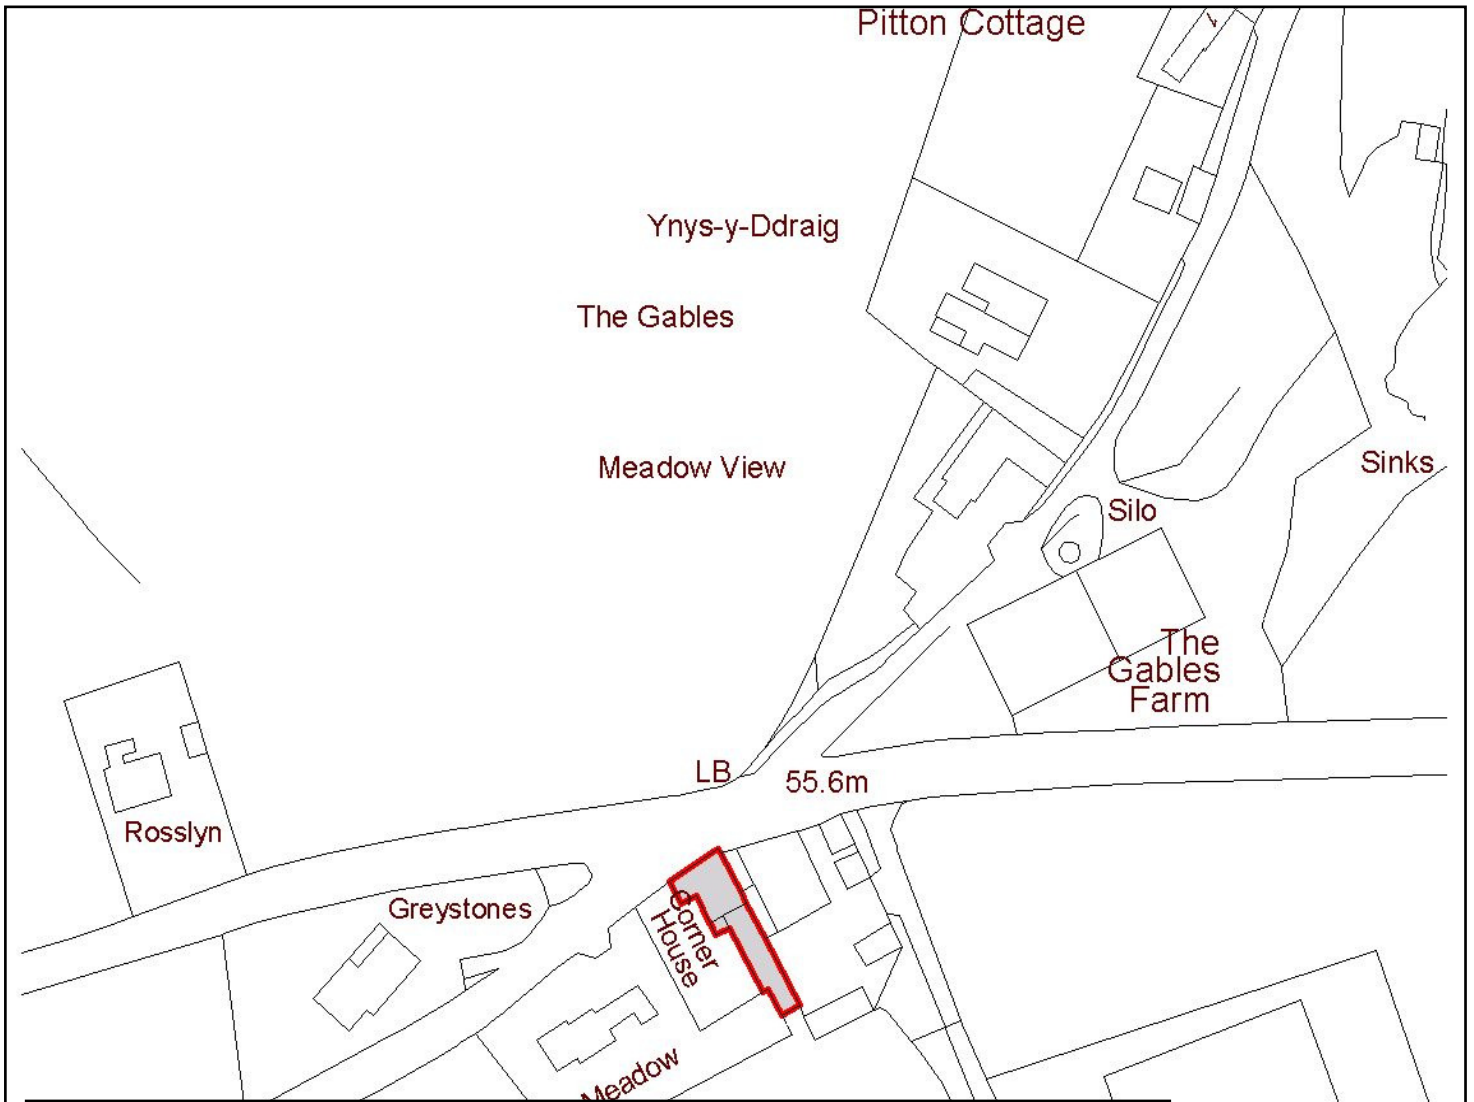

LB:402 – CORNER HOUSE
CADW REF. NO. 22785