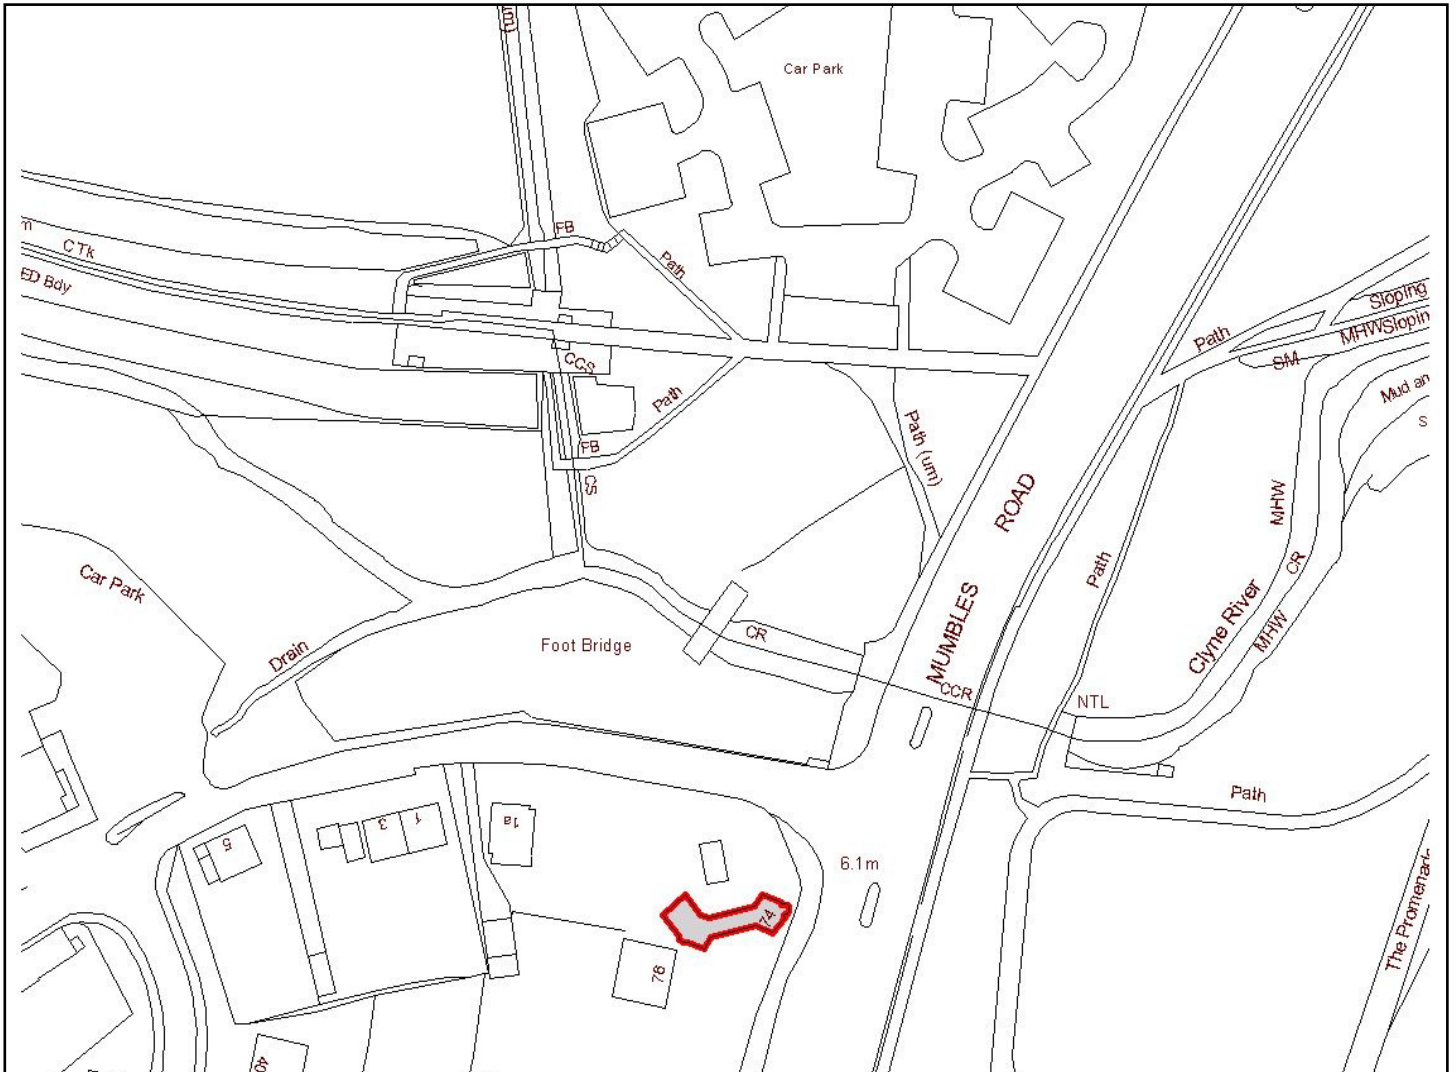

LB:388 – 74 MUMBLES ROAD
CADW REF. NO. 22564