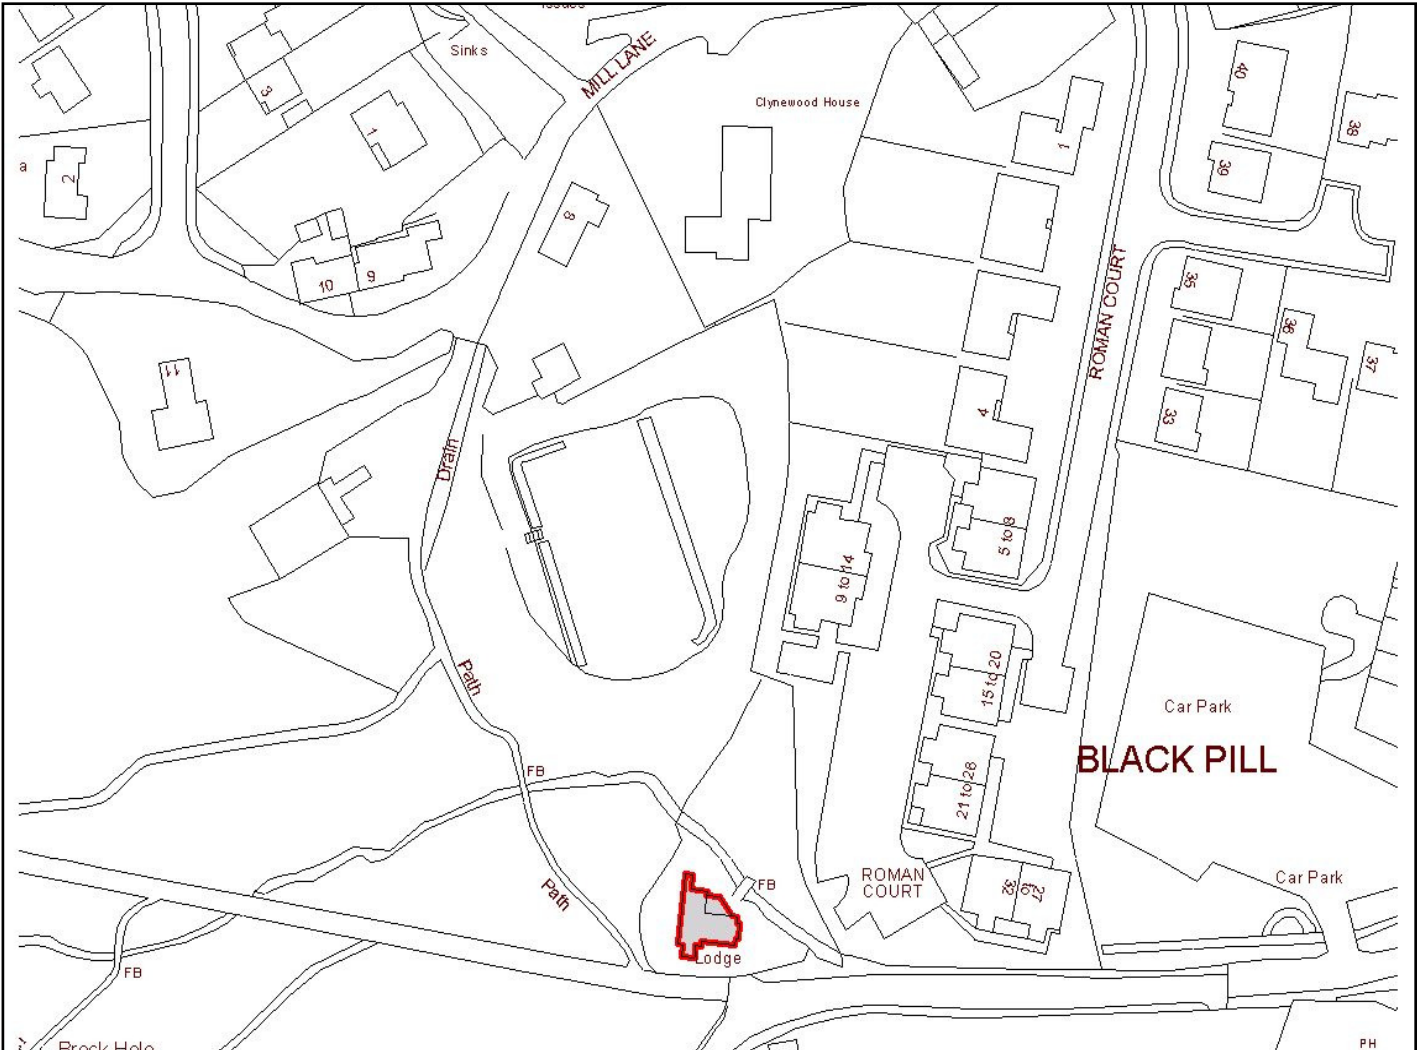

LB:384 – CLYNE LODGE
CADW REF. NO. 22560