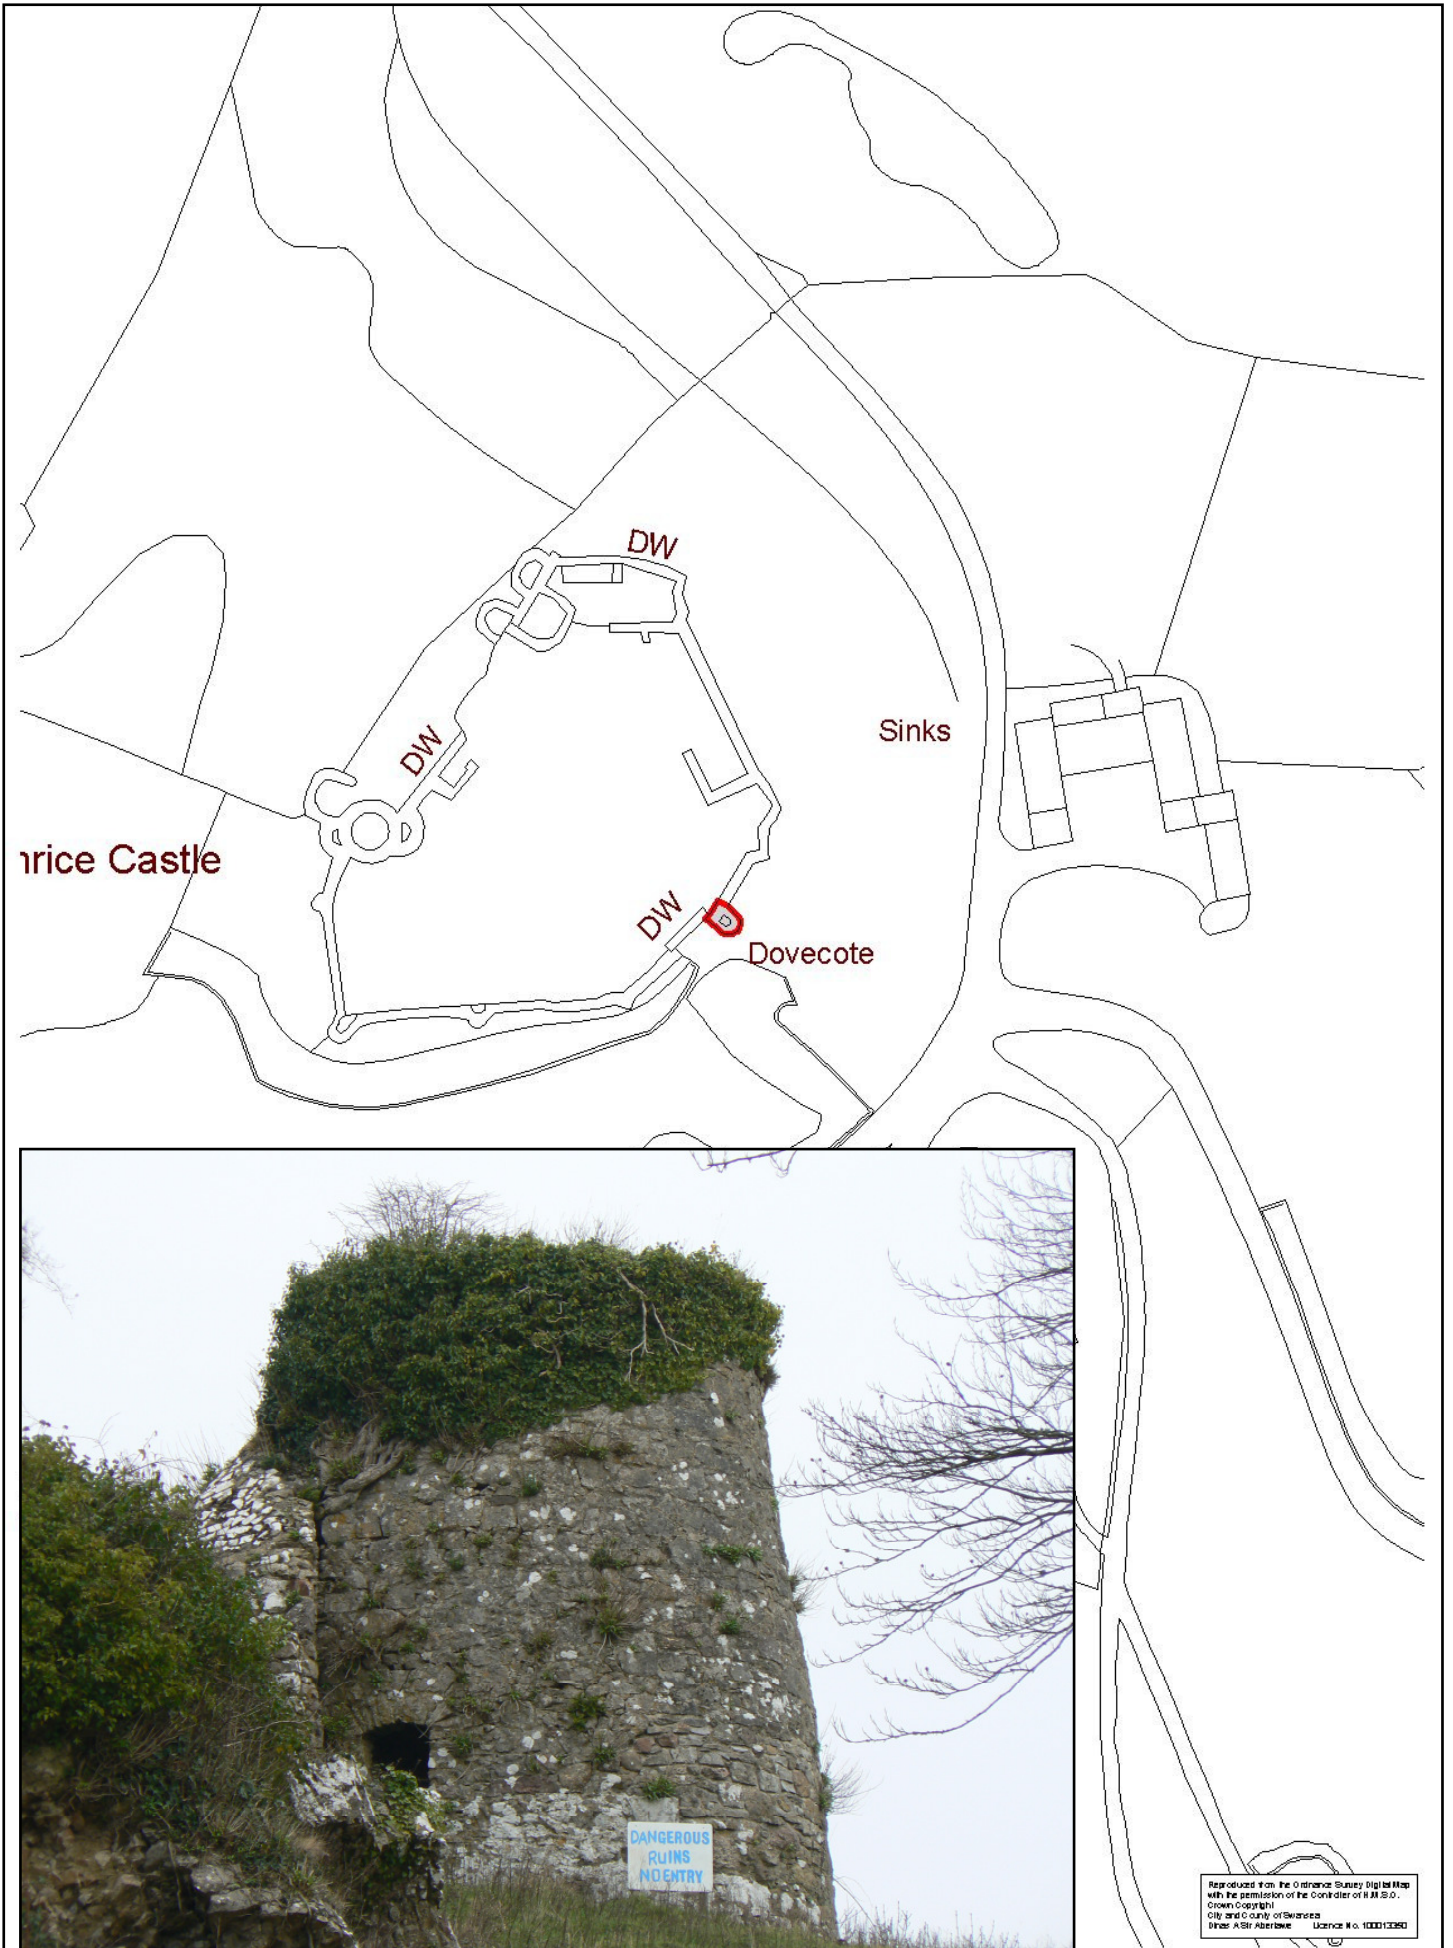

LB:365 – PENRICE CASTLE DOVECOTE
CADW REF. NO. 22539