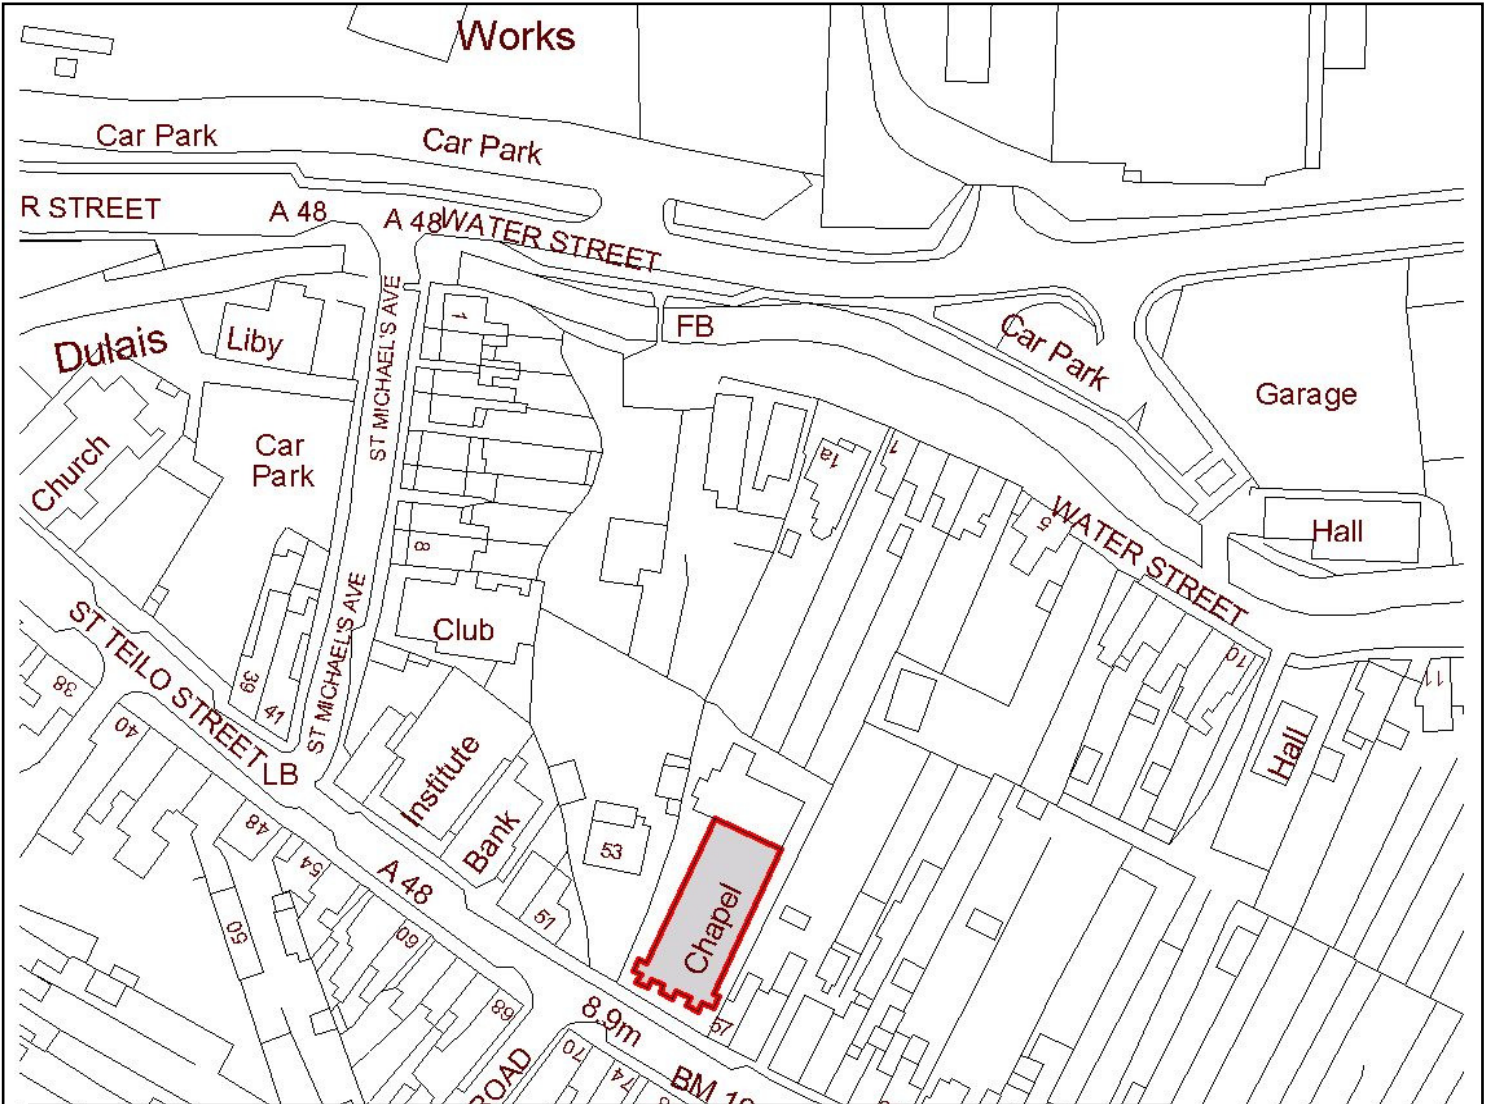

LB:343 – HOPE INDEPENDENT CHAPEL
CADW REF. NO. 22086