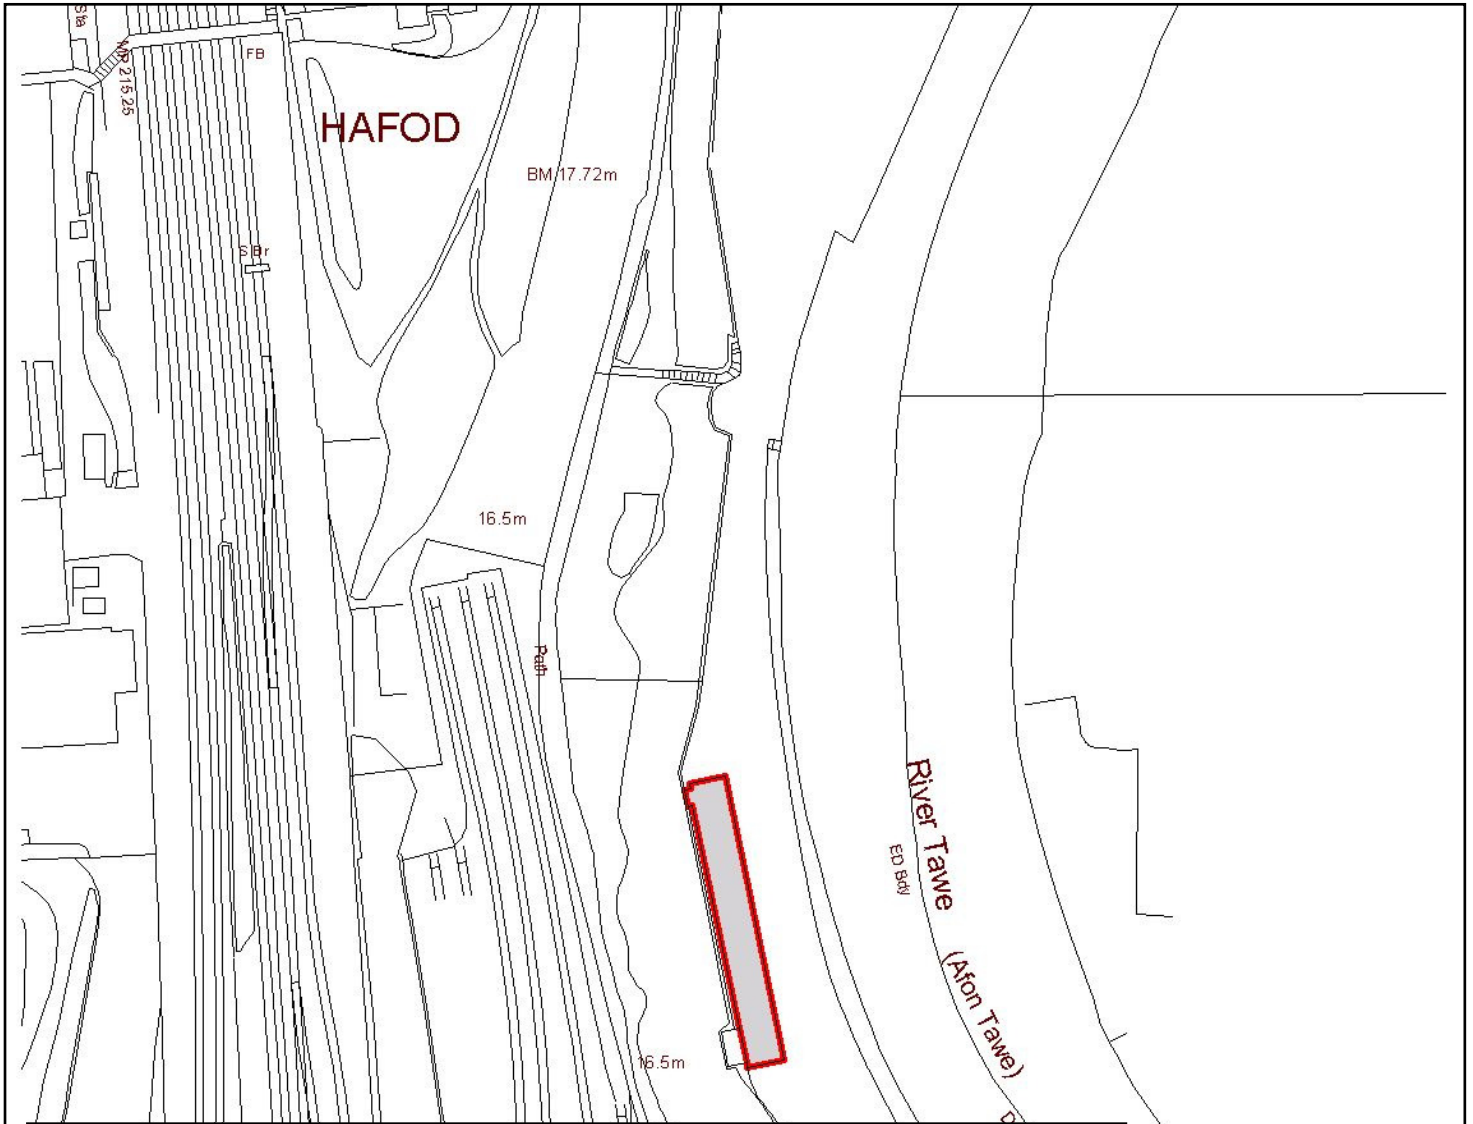

**LB:328 – FORMER VIVIAN LOCOMOTIVE SHED
CADW REF. NO. 16880**