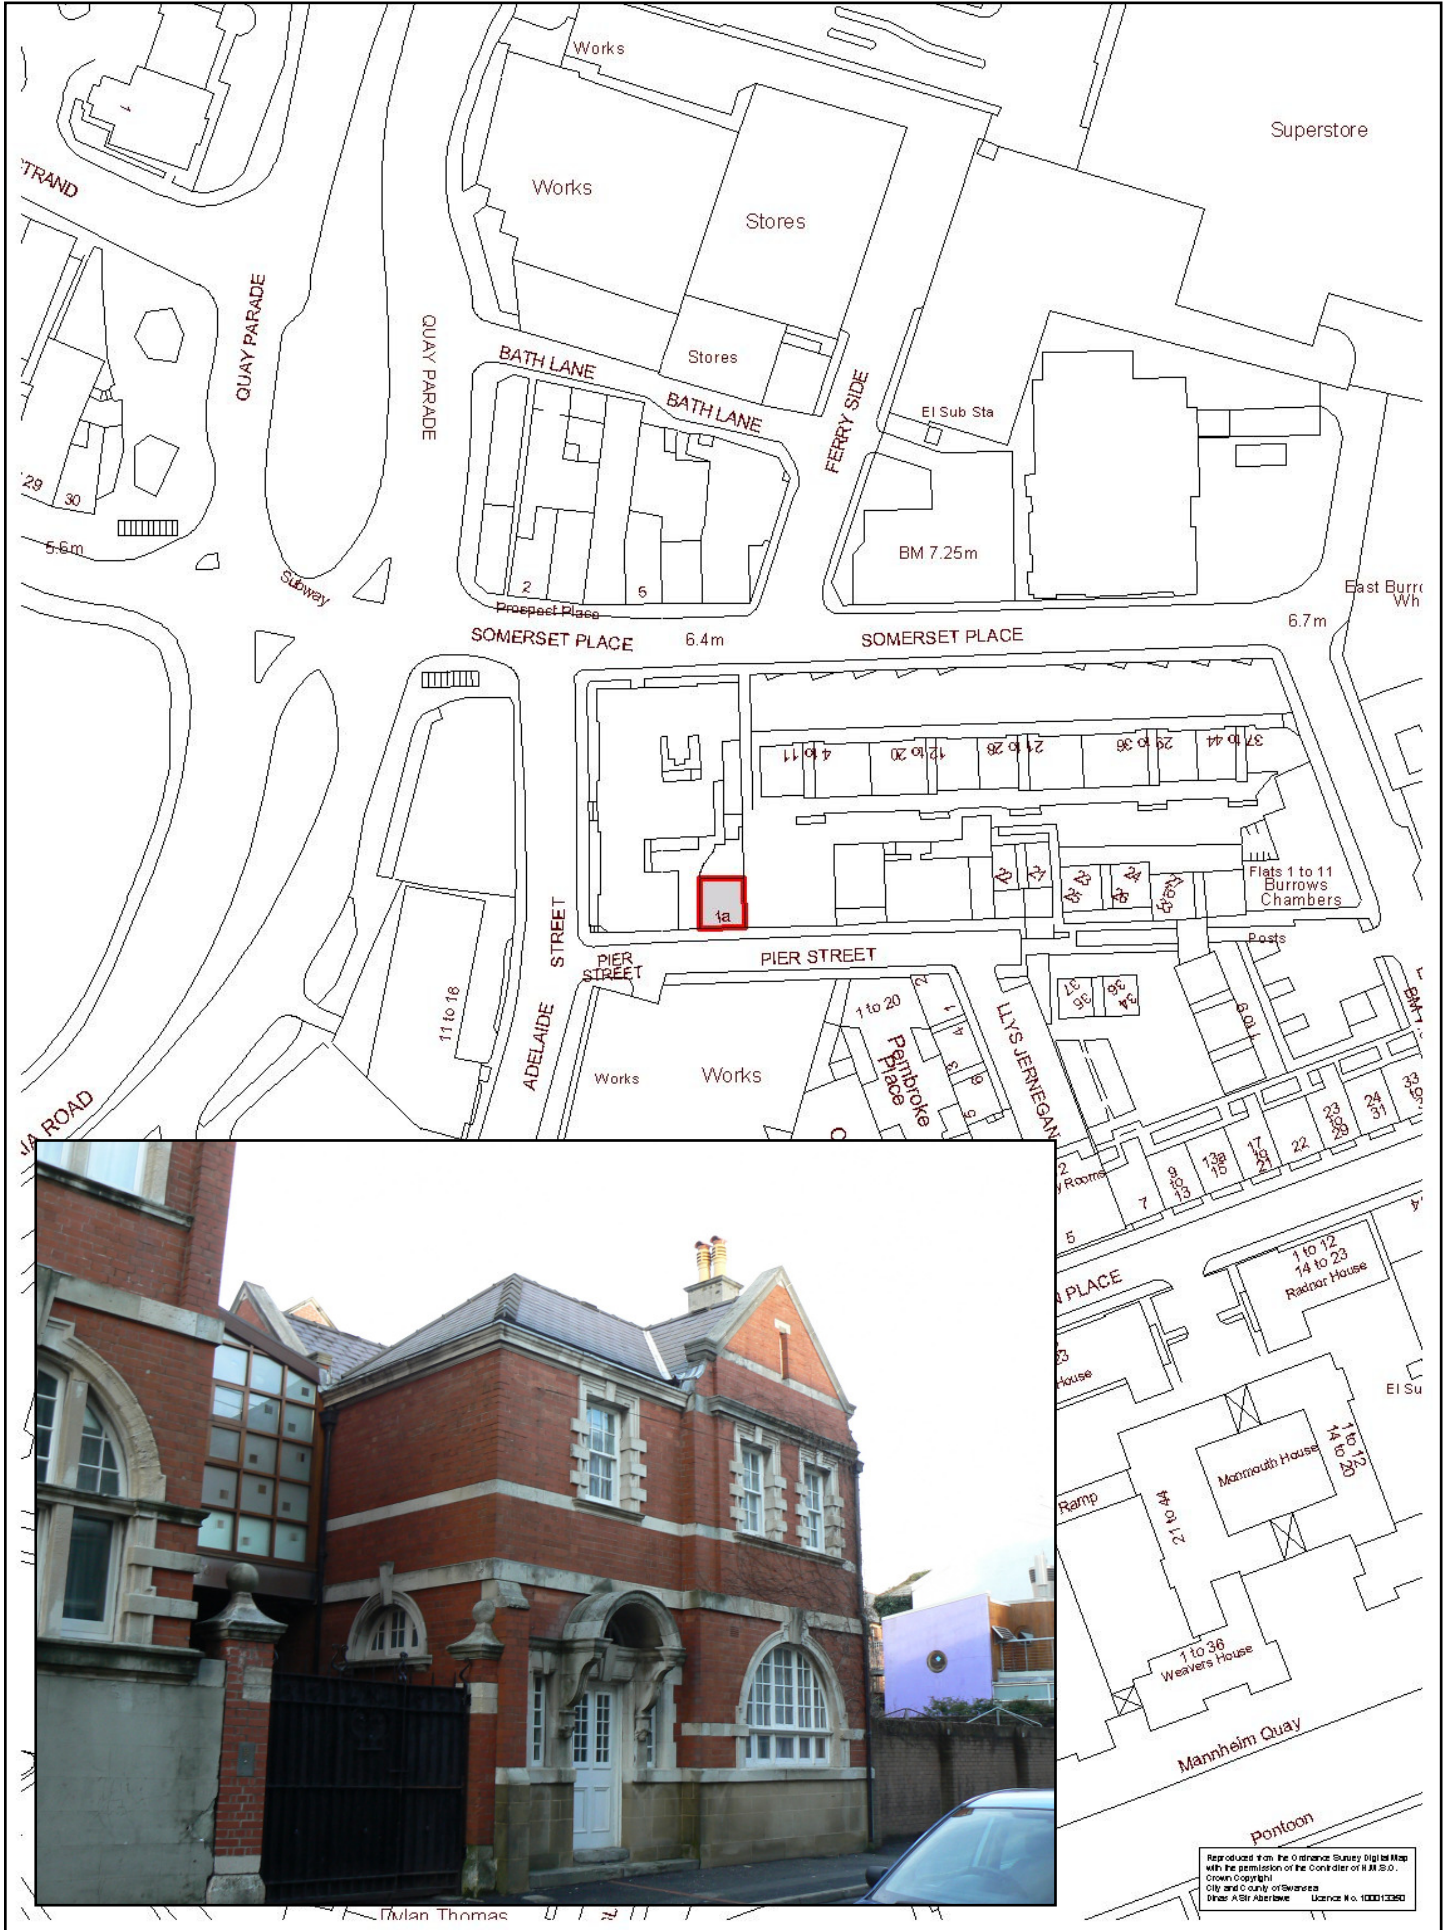

**LB:128 – 1A PIER STREET
CADW REF. NO. 11610**