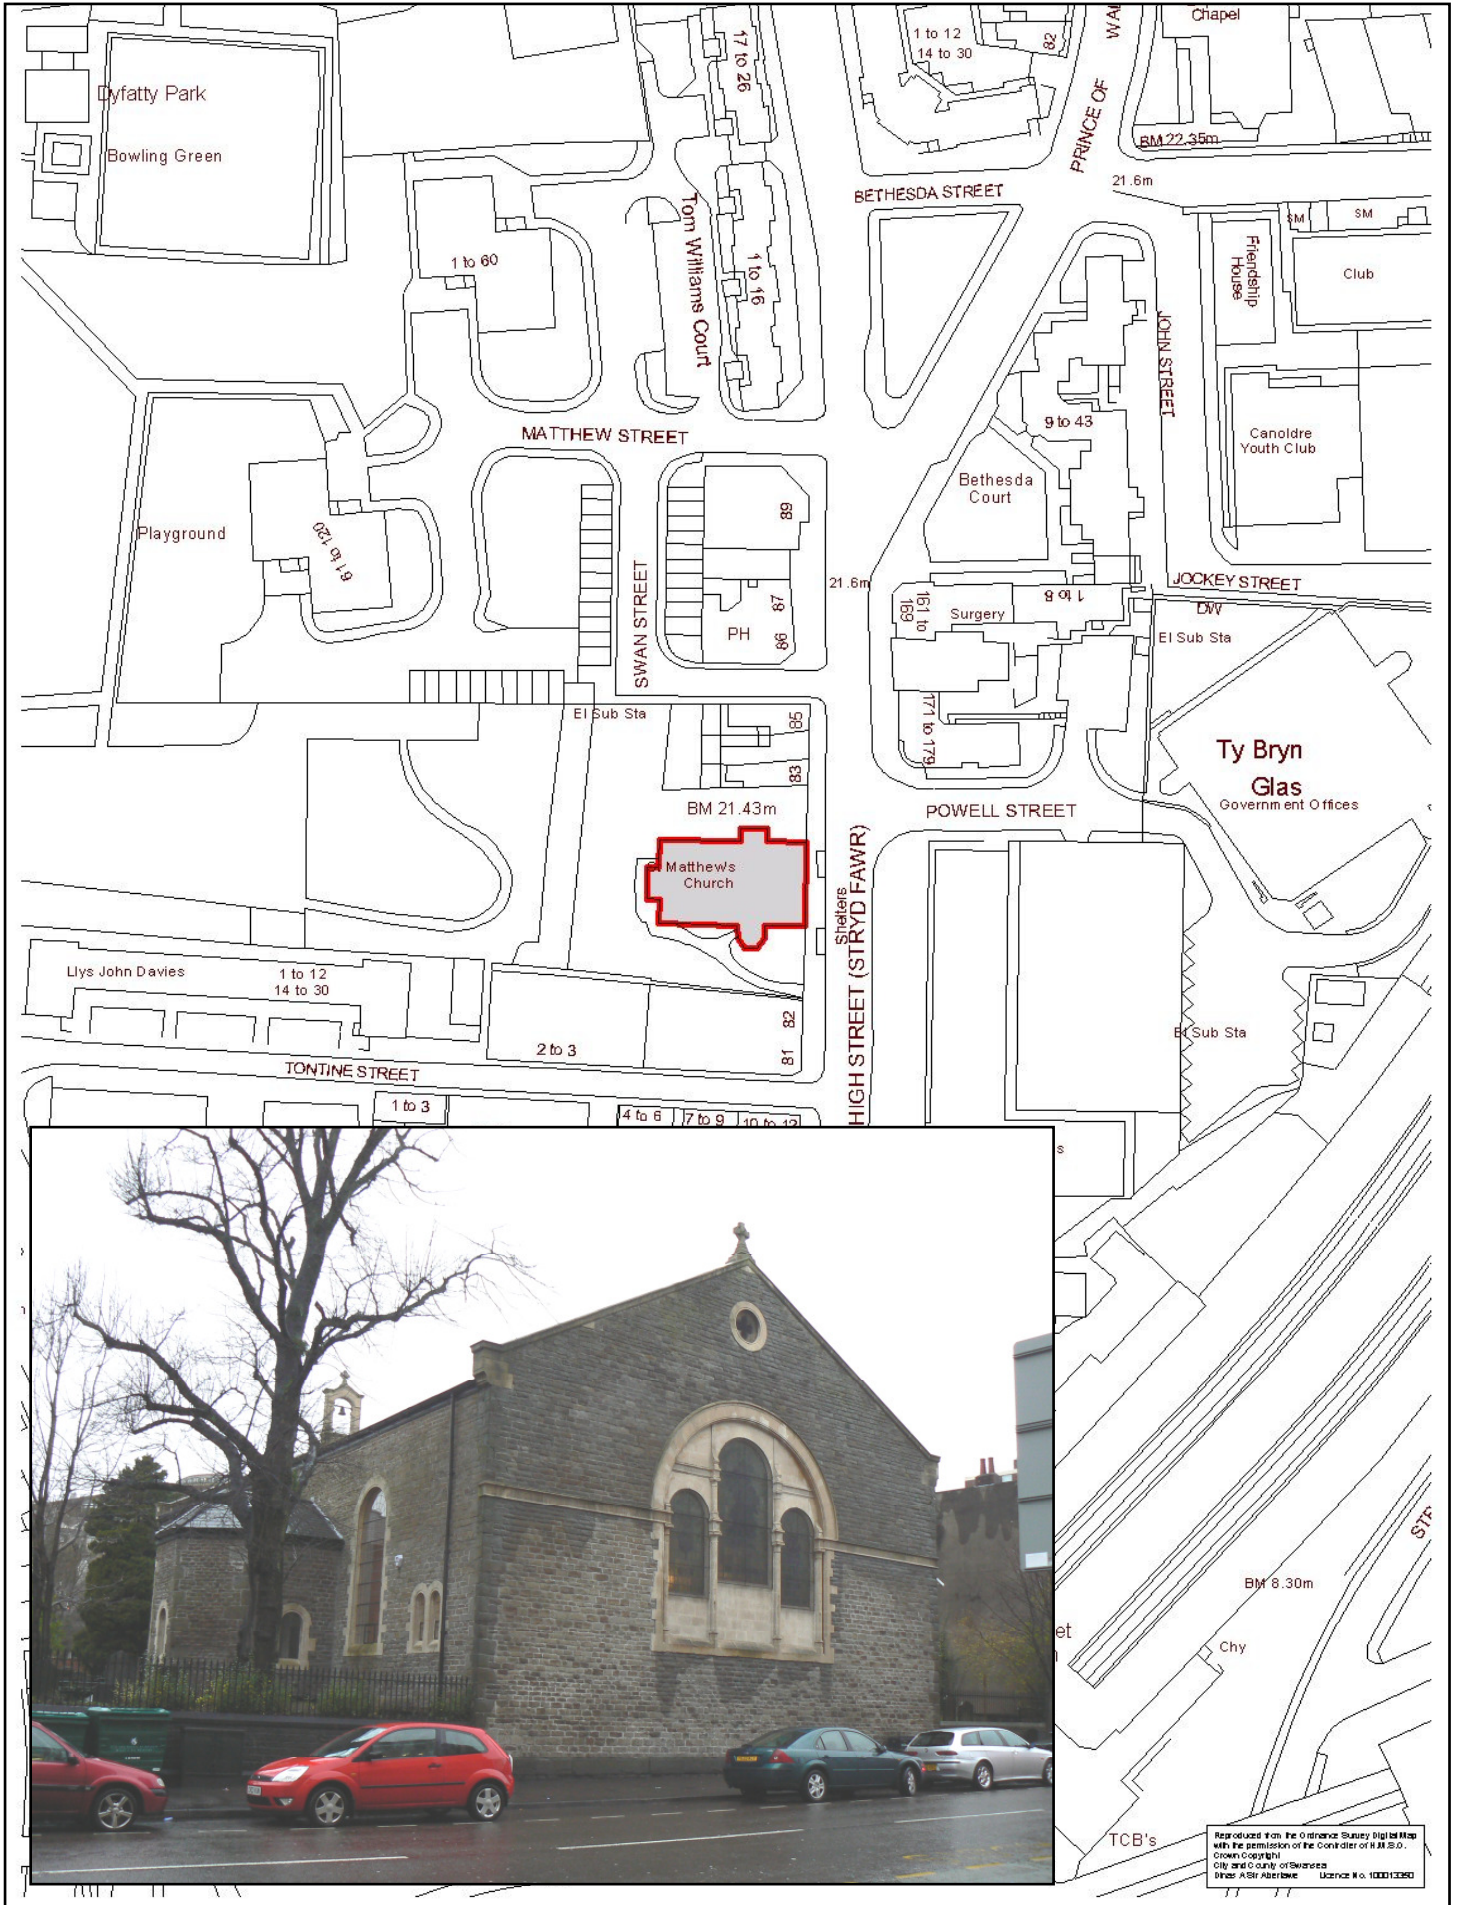

**LB:110 – CHURCH OF ST. MATTHEW, HIGH STREET
CADW REF. NO. 11584**