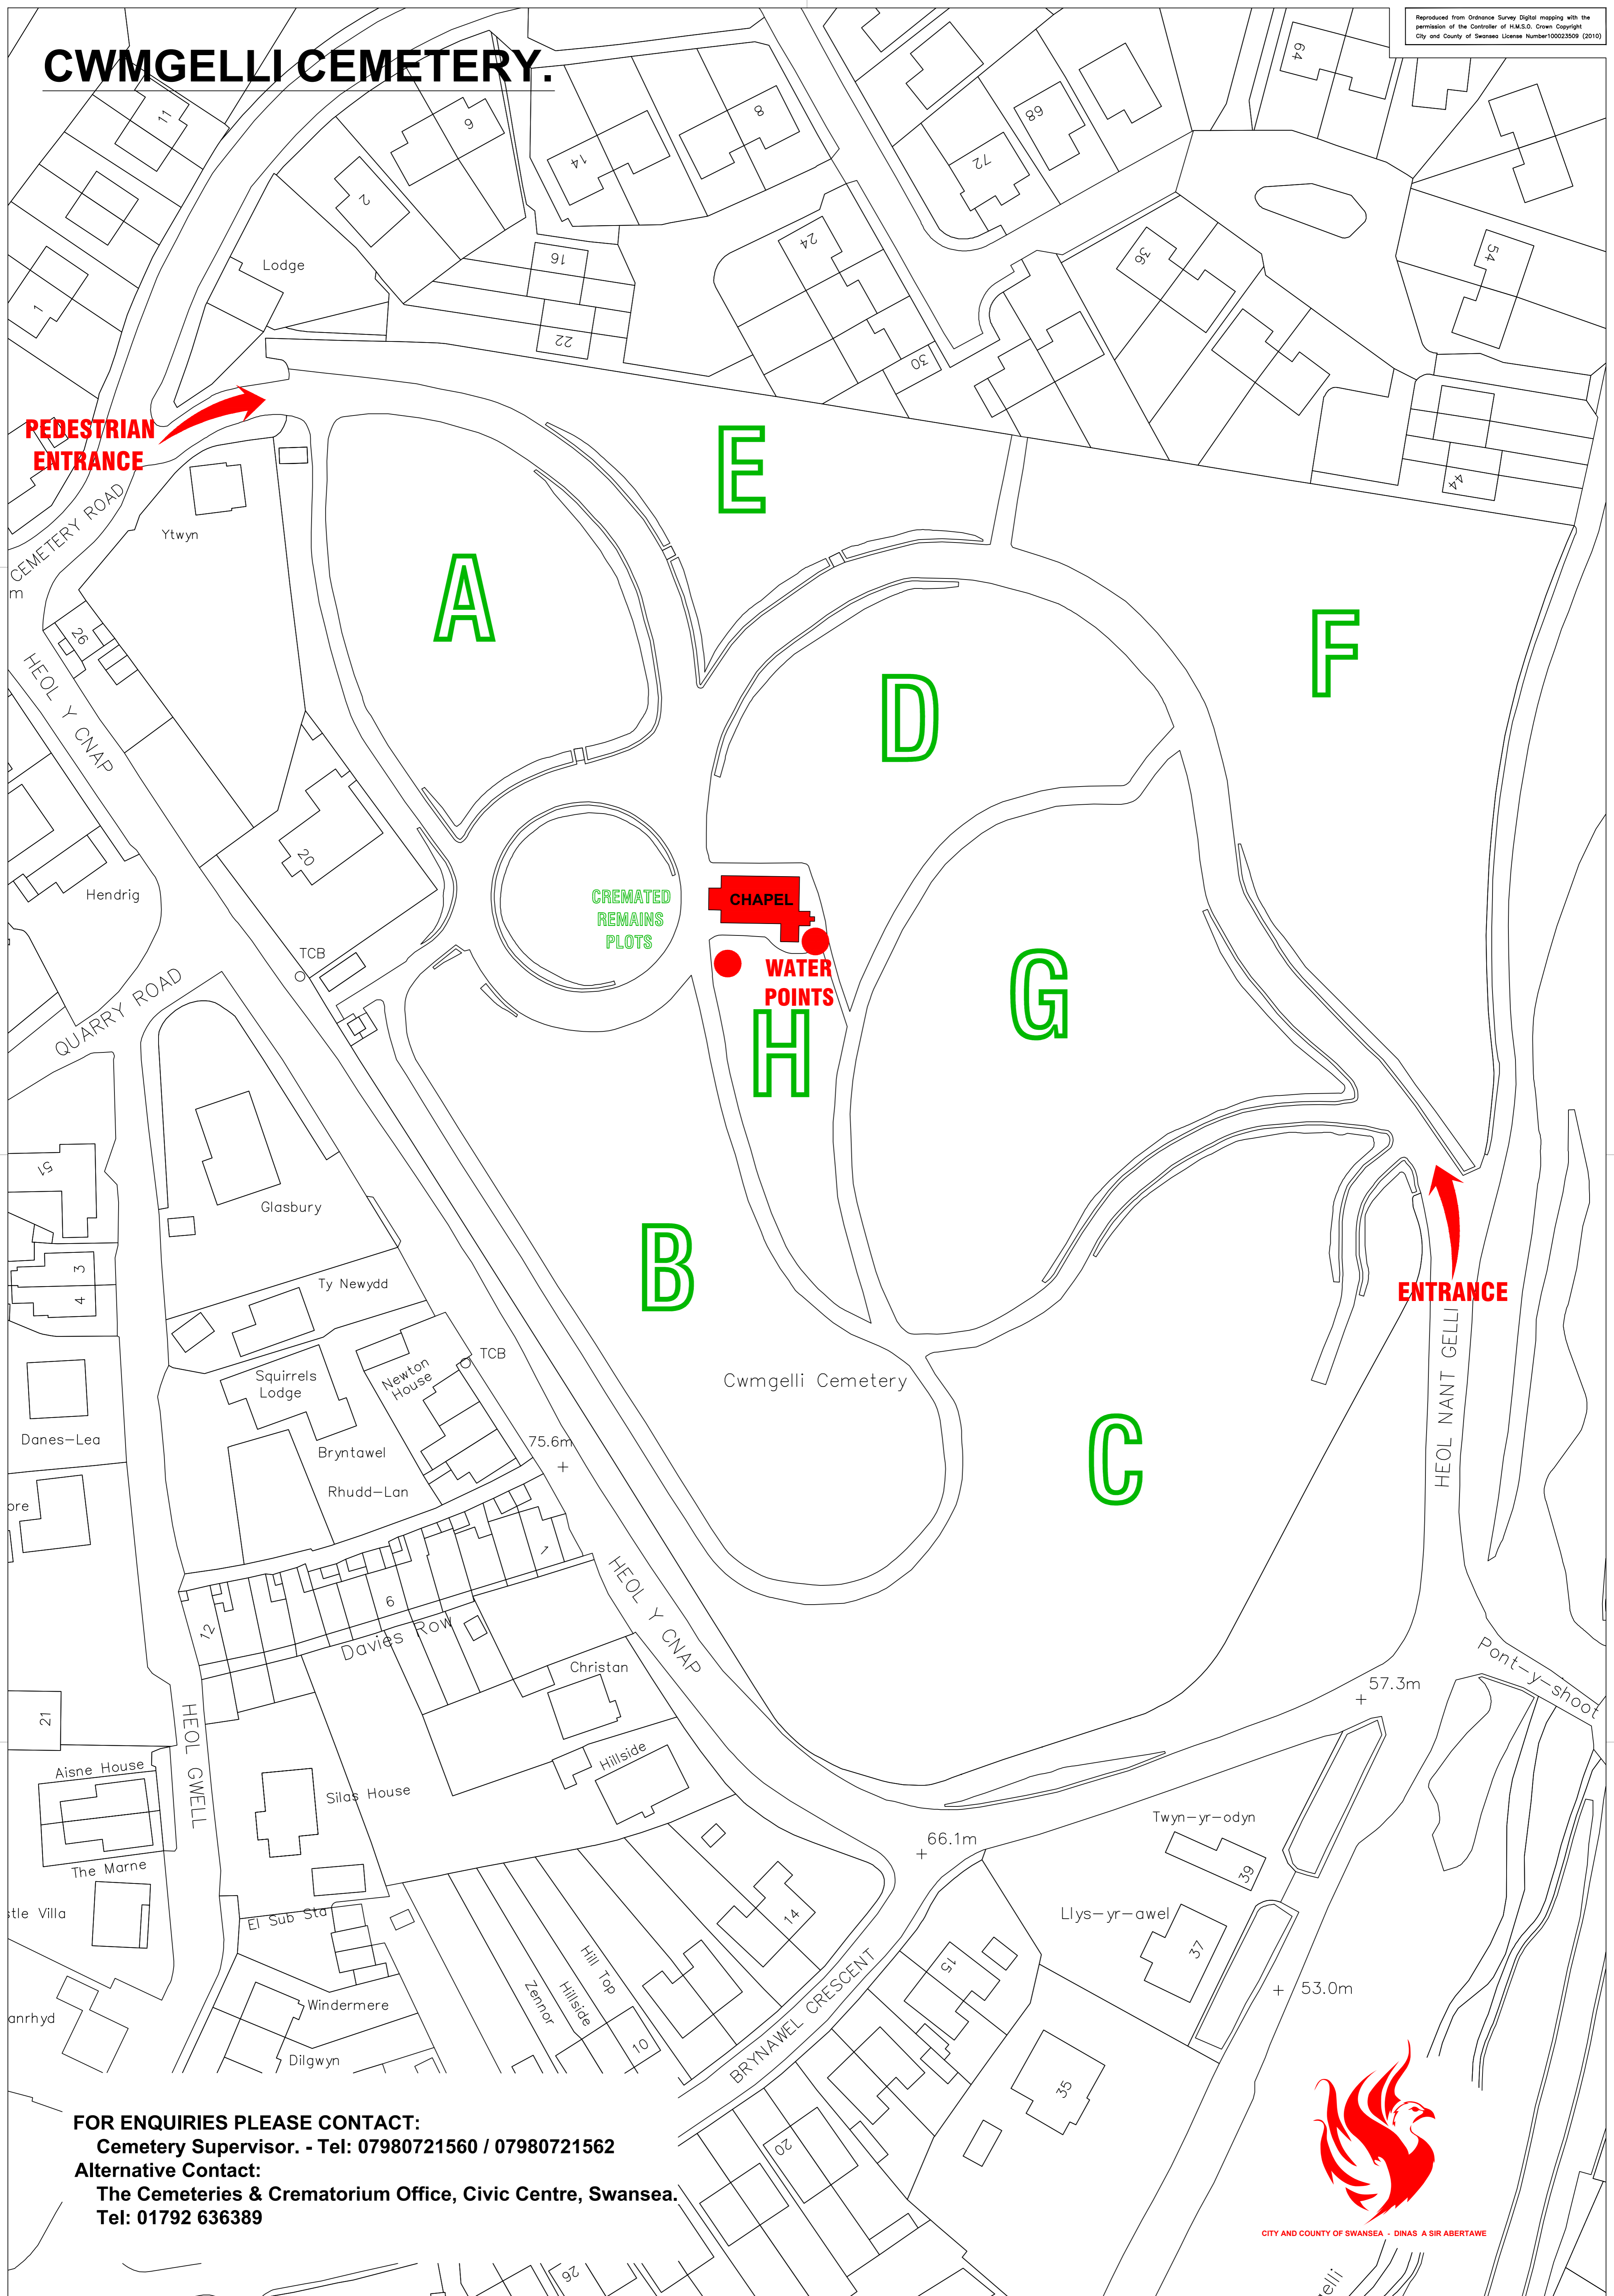

CWMGELLI CEMETERY.

FOR ENQUIRIES PLEASE CONTACT:
Cemetery Supervisor. - Tel: 07980721560 / 07980721562
Alternative Contact:
The Cemeteries & Crematorium Office, Civic Centre, Swansea.
Tel: 01792 636389