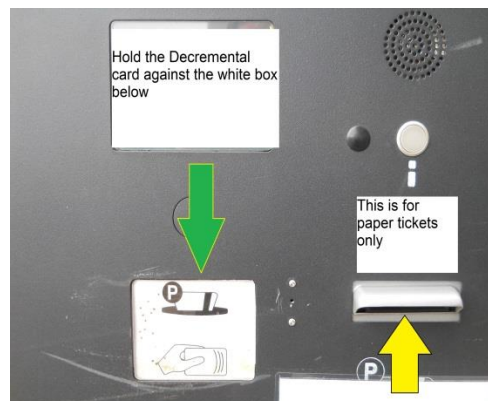

## Decremental Cards

Decremental Cards can be used to travel on First Cymru buses from the Park & Ride sites located on Fabian Way (off A483) and Landore (off A4067) into Swansea City Centre.

To apply for a Decremental Card please email [car.parks@swansea.gov.uk](mailto:car.parks@swansea.gov.uk) and put in the subject heading *Park & Ride Fabian Way* **OR** *Landore*.

This is free of charge.

Details required are:

- Name
- Full address (including post code)
- Contact number

When Decremental Card is received go to the office located at the Park & Ride site and at the machine 'top up'. This can be any amount but £25.00 equates to approximately 12 visits. NB daily charge is £2.50, with Decremental Card it is £2.08 per day.

When payment has been made onto the card, just scan cards on entry and exit to the car park (as shown below) – daily discounted amount will be automatically deducted.

**NB: there will be a charge of £25.00 to replace any damaged, lost or stolen cards.**